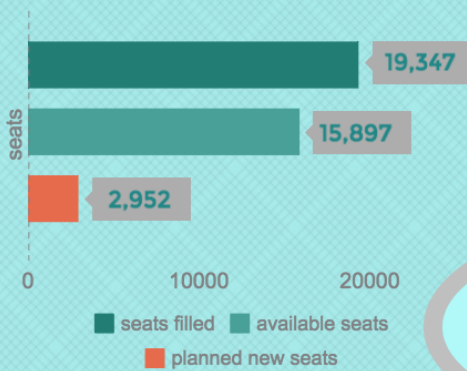

Envision Prep CHARTER SCHOOL

The children of Sunset Park need and deserve more great schools - Envision Prep is part of the solution!

Why Sunset Park, Brooklyn?

OVERCROWDED

Over 5 years, Envision Prep will create at least 638 additional public school seats for kids in Sunset Park.

Studies show that kids in overcrowded schools have larger class sizes, less individual attention, and lose out on extracurriculars.

DISTRICT 15 SCHOOLS AVERAGE 117.5% CAPACITY

Current Seats in CSD15 Elementary Schools