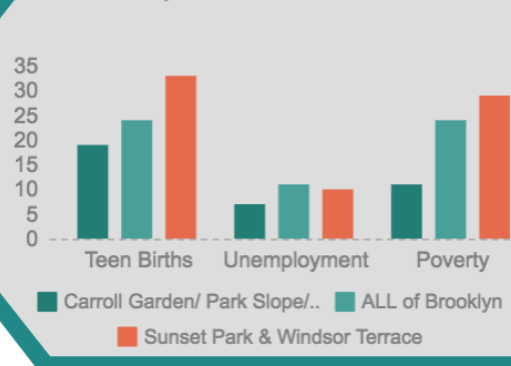

ALL KIDS DESERVE AN EXCELLENT EDUCATION

The Impact on Sunset Park