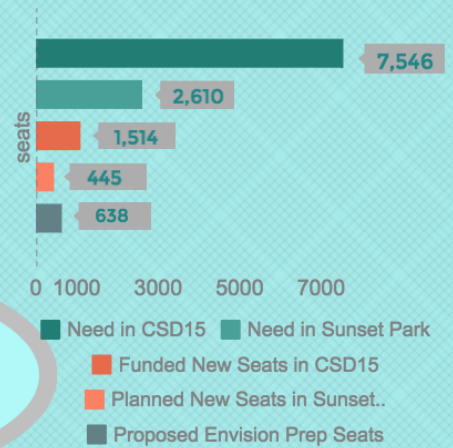

Sunset Park is in Brooklyn's Community School District (CSD) 15. While some of the Brooklyn's best schools are in this district, they are not located in Sunset Park. Overcrowding, lack of space, and limited options negatively impact this community.

Elementary Schools in CSD15 have waitlists for Kindergarten; this means some kids are bussed out of their neighborhoods to be able to attend school.

Planned Seats for CSD 15