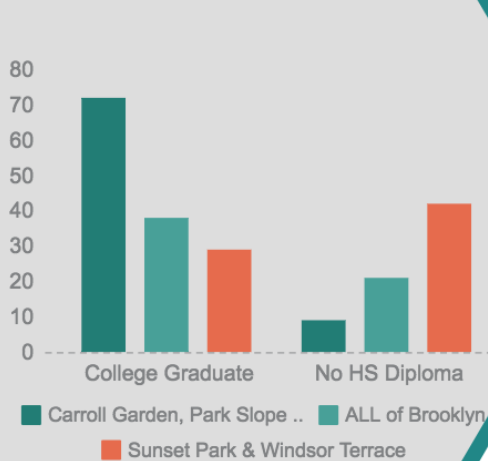

UNDER SERVED

ENVISION PREP ACCEPTS ALL STUDENTS!

District admission criteria for CSD 15 Middle Schools is highly selective. A "review of grades and test scores" means that parents of students in Sunset Park have few options for their children which has long-term impacts on their success.

Education Levels