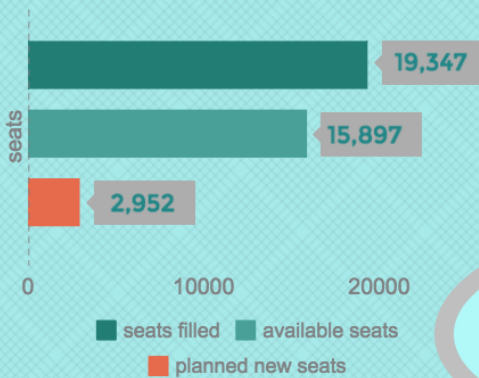

Why Sunset Park, Brooklyn?

OVERCROWDED

SCHOOLS IN CSD 15 ARE ON AVERAGE 143% FULL.

Over 5 years, Envision Prep will create at least 638 additional public school seats for kids in Sunset Park.

Studies show that kids in overcrowded schools have larger class sizes, less individual attention, and lose out on extracurriculars.

Current Seats in CSD15 Elementary Schools