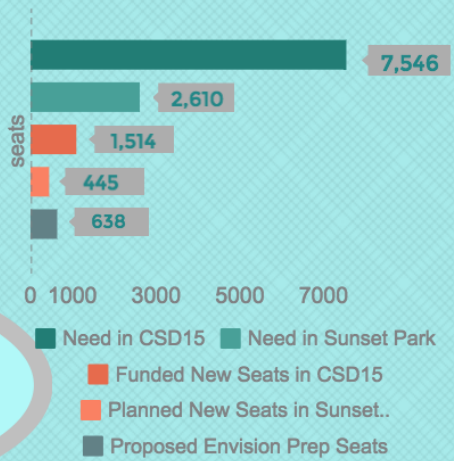

Current Seats in CSD15 Elementary Schools

Sunset Park is in Brooklyn's Community School District (CSD) 15. While some of the Brooklyn's best schools are in this district, they are not located in Sunset Park. Overcrowding, lack of space, and limited options negatively impact this community.

Elementary Schools in CSD15 have waitlists for Kindergarten; this means some kids are bussed out of their neighborhoods to be able to attend school.

Planned Seats for CSD 15