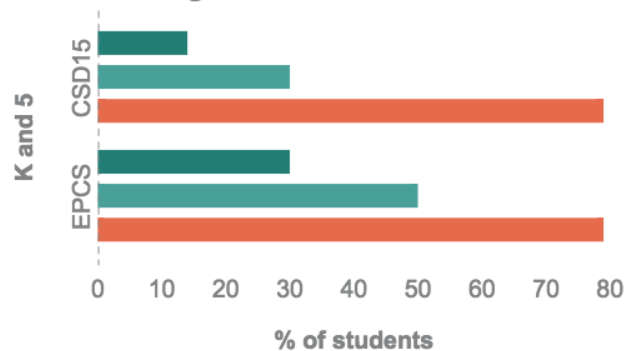

Striving to Serve ALL Students